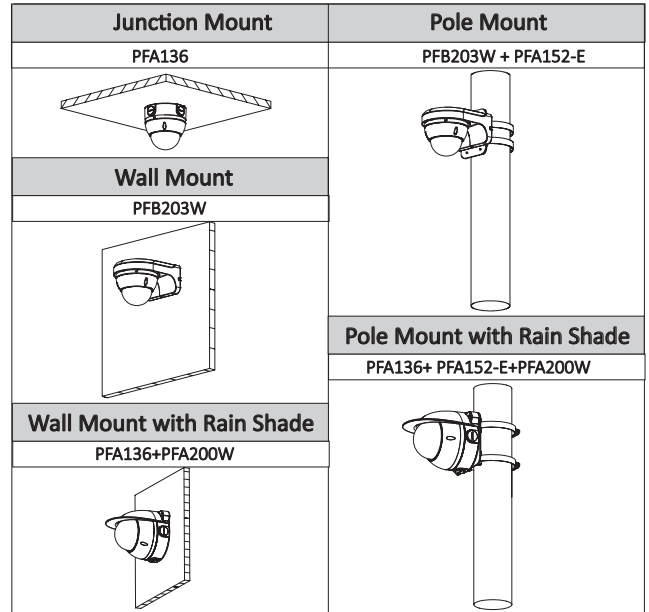

Construction

Casing	Metal
Dimensions	Φ109.9mm × 81mm (4.33" × 3.19")
Net Weight	0.34Kg (0.75lb)
Gross Weight	0.47Kg (1.04lb)

Ordering Information

Type	Part Number	Description
4MP camera	DH-IPC-HDBW1431EP-S-0280B	4MP WDR IR Mini-Dome Network Camera, 2.8mm,PAL
	DH-IPC-HDBW1431EN-S-0280B	4MP WDR IR Mini-Dome Network Camera, 2.8mm,NTSC
	IPC-HDBW1431EP-S-0280B	4MP WDR IR Mini-Dome Network Camera, 2.8mm,PAL
	IPC-HDBW1431EN-S-0280B	4MP WDR IR Mini-Dome Network Camera, 2.8mm,NTSC
	DH-IPC-HDBW1431EP-S-0360B	4MP WDR IR Mini-Dome Network Camera, 3.6mm,PAL
	DH-IPC-HDBW1431EN-S-0360B	4MP WDR IR Mini-Dome Network Camera, 3.6mm,NTSC
	IPC-HDBW1431EP-S-0360B	4MP WDR IR Mini-Dome Network Camera, 3.6mm,PAL
	IPC-HDBW1431EN-S-0360B	4MP WDR IR Mini-Dome Network Camera, 3.6mm,NTSC
Accessories (optional)	PFA136	Junction box
	PFB203W	Wall mount
	PFA152-E	Pole mount
	PFA200W	Rain shade

Accessories

Optional:

Dimensions (mm/inch)