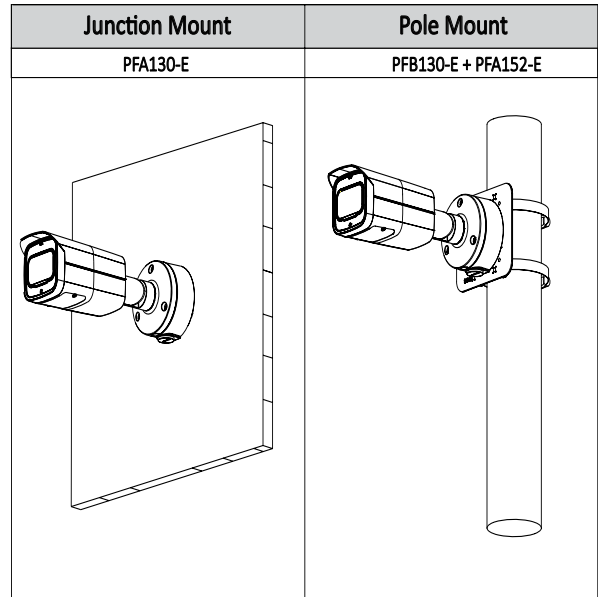

Environmental

Operating Conditions	-30° C ~ +60° C (-22° F ~ +140° F) / Less than 95% RH
Storage Conditions	-30° C ~ +60° C (-22° F ~ +140° F) / Less than 95% RH
Ingress Protection	IP67
Vandal Resistance	IK10(Optional)

Construction

Casing	Metal
Dimensions	244.1mm×79mm×75.9mm (9.61"×3.11"×2.99")
Net Weight	0.815kg (1.80lb)
Gross Weight	1.08kg (2.38lb)

Ordering Information

Type	Part Number	Description
4MP camera	DH-IPC-HFW2431TP-ZS	4MP WDR IR Bullet Network Camera, PAL
	DH-IPC-HFW2431TN-ZS	4MP WDR IR Bullet Network Camera, NTSC
	IPC-HFW2431TP-ZS	4MP WDR IR Bullet Network Camera, PAL
	IPC-HFW2431TN-ZS	4MP WDR IR Bullet Network Camera, NTSC
	DH-IPC-HFW2431TP-VFS	4MP WDR IR Bullet Network Camera, PAL
	DH-IPC-HFW2431TN-VFS	4MP WDR IR Bullet Network Camera, NTSC
	IPC-HFW2431TP-VFS	4MP WDR IR Bullet Network Camera, PAL
	IPC-HFW2431TN-VFS	4MP WDR IR Bullet Network Camera, NTSC
Accessories (optional)	PFA130-E	Junction box
	PFA152-E	Pole mount

Accessories

Optional: