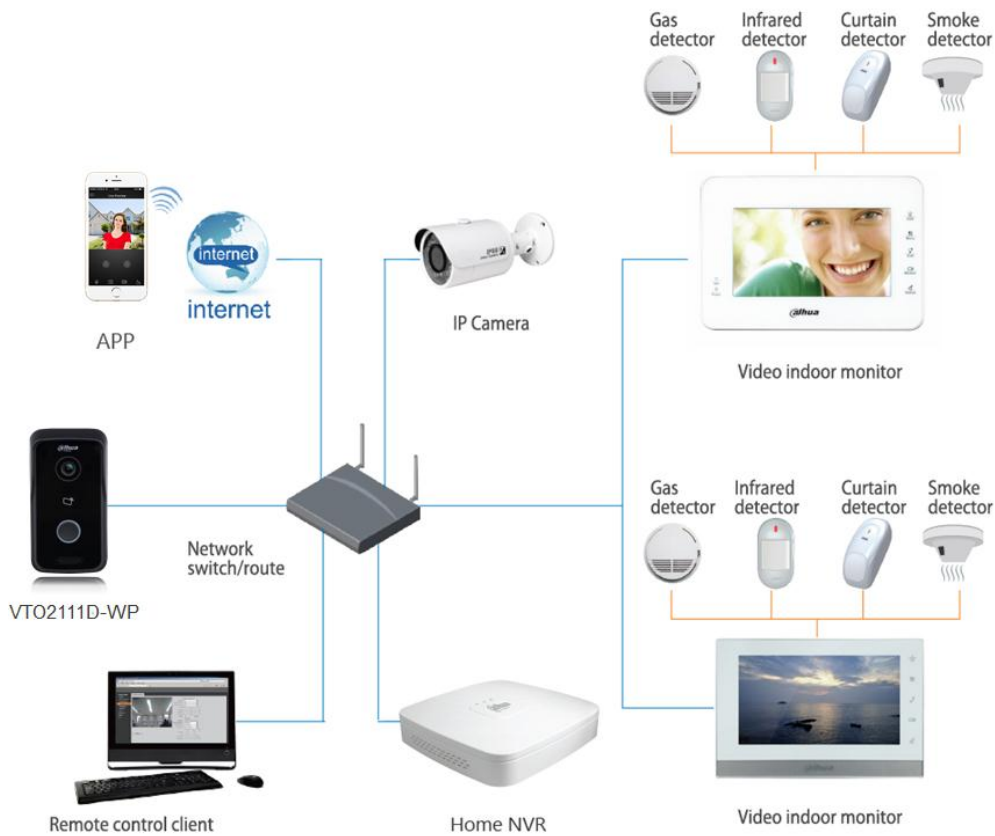

1MP Wi-Fi Villa Outdoor Station

Features

- HD CMOS camera
- Large field of view angle
- Night vision
- Voice indication
- Remote intercom with mobile APP
- Surface mounted

Specifications

Mode		DHI-VTO2111D-WP
System	Main Processor	Embedded Micro Processor
	Operation System	Embedded LINUX OS
Video	Video Compression	H.264
	Image Sensor	1/4" 1MP CMOS
	Lens	2.2mm
	Angle of View	D:125° H:105°
	Day/Night	ICR
Audio	Audio Compression	G.711
	Audio Input	Omnidirectional Mic
	Audio Output	Built-in Speaker
	Bidirectional Talk	Support Dual-way Bidirectional talk
Operation Mode	Keypad	Single Mechanical Button
	Reader	Mifare Card
	Body Approaching	1m
Interface	Door Control	2(1 relay out for main lock, 1 extended by access control module)

DHI-VTO2111D-WP

	Alarm In	2(1ch unlock button, 1ch feedback)
	RS485	1
Network	Wi-Fi	IEEE802.11b/g/n
	Ethernet	10M/100Mbps Self-adaptive
	Network Protocol	TCP/IP
General	Ingress Protection	IP65
	Tamper Switch	1
	Memory Slot	Micro SD, Max 64G
	Installation	Surface & Flush
	Material	Plastic
	Power	DC 12V, PoE(802.3af)
	Power Consumption	Standby $\leq 1W$, Work $\leq 7W$
	Working Environments	- 30°C ~ +60°C
	Relative Humidity	10%~90%RH
	Dimensions	135mm×70.4mm×34.4mm
	Weight	0.4Kg;

Dimensions

Application

1 – Smart Doorbell

Call Mobile phone APP directly without indoor monitor

DHI-VTO2111D-WP

2- Video Intercom

- Color video & audio call
- IPC surveillance
- Alarm integration
- Remote intercom with mobile APP