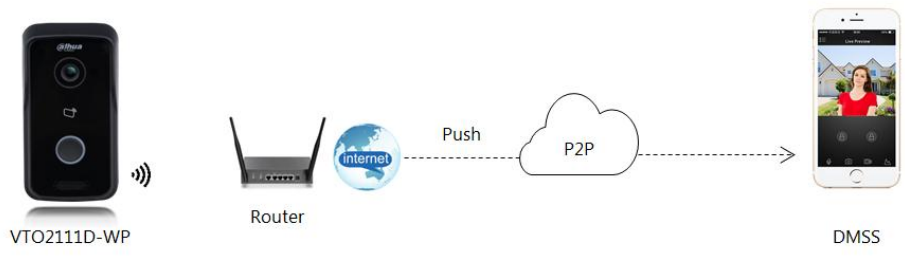

1MP Wi-Fi Villa Outdoor Station

Features

- HD CMOS camera
- Large field of view angle
- Night vision
- Voice indication
- Remote intercom with mobile APP
- Surface mounted

Specifications

Mode		DHI-VTO2111D-WP
System	Main Processor	Embedded Micro Processor
	Operation System	Embedded LINUX OS
Video	Video Compression	H.264
	Image Sensor	1/4" 1MP CMOS
	Lens	2.2mm
	Angle of View	D:125° H:105°
	Day/Night	ICR
Audio	Audio Compression	G.711
	Audio Input	Omnidirectional Mic
	Audio Output	Built-in Speaker
	Bidirectional Talk	Support Dual-way Bidirectional talk
Operation Mode	Keypad	Single Mechanical Button
	Reader	Mifare Card
	Body Approaching	1m
Interface	Door Control	2(1 relay out for main lock, 1 extended by access control module)

DHI-VTO2111D-WP

	Alarm In	2(1ch unlock button, 1ch feedback)
	RS485	1
Network	Wi-Fi	IEEE802.11b/g/n
	Ethernet	10M/100Mbps Self-adaptive
	Network Protocol	TCP/IP
General	Ingress Protection	IP65
	Tamper Switch	1
	Memory Slot	Micro SD, Max 64G
	Installation	Surface & Flush
	Material	Plastic
	Power	DC 12V, PoE(802.3af)
	Power Consumption	Standby $\leq 1W$, Work $\leq 7W$
	Working Environments	- 30°C ~ +60°C
	Relative Humidity	10%~90%RH
	Dimensions	135mm×70.4mm×34.4mm
	Weight	0.4Kg;

Dimensions

Application

1 – Smart Doorbell

Call Mobile phone APP directly without indoor monitor

DHI-VTO2111D-WP

2- Video Intercom

- Color video & audio call
- IPC surveillance
- Alarm integration
- Remote intercom with mobile APP