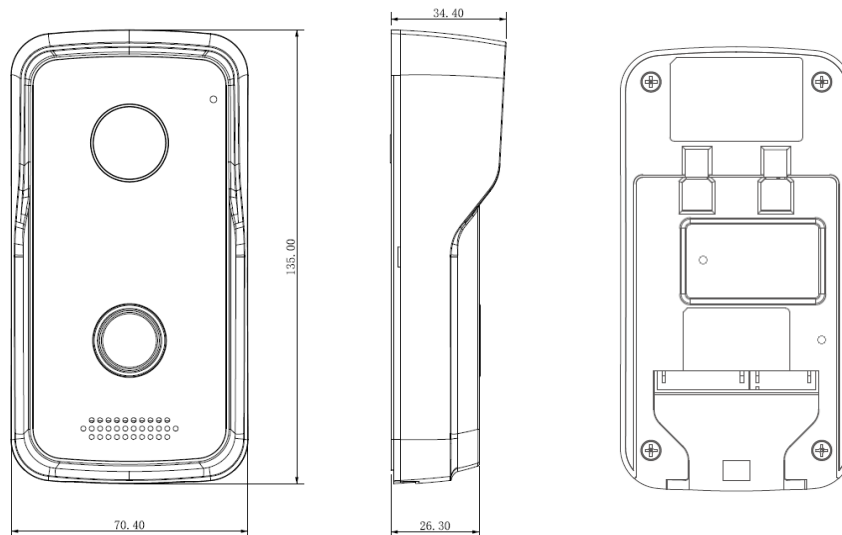

DHI-VTO2111D-WP

	Alarm In	2(1ch unlock button, 1ch feedback)
	RS485	1
Network	Wi-Fi	IEEE802.11b/g/n
	Ethernet	10M/100Mbps Self-adaptive
	Network Protocol	TCP/IP
General	Ingress Protection	IP65
	Tamper Switch	1
	Memory Slot	Micro SD, Max 64G
	Installation	Surface & Flush
	Material	Plastic
	Power	DC 12V, PoE(802.3af)
	Power Consumption	Standby $\leq 1W$, Work $\leq 7W$
	Working Environments	- 30°C ~ +60°C
	Relative Humidity	10%~90%RH
	Dimensions	135mm×70.4mm×34.4mm
	Weight	0.4Kg;

Dimensions

Application

1 – Smart Doorbell

Call Mobile phone APP directly without indoor monitor