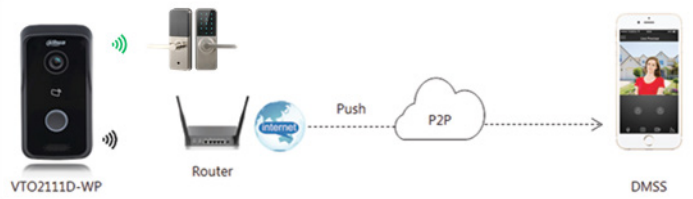

#### Interface

Door Control	2(1 relay out for main lock, 1 extended by access control module)
Alarm In	2(1ch unlock button, 1ch feedback)
RS485	1

#### General

Ingress Protection	IP65
Tamper Switch	1
Wireless Frequency	433MHz
Memory Slot	Micro SD, Max 32G
Installation	Surface
Material	Plastic
Power	DC 12V,PoE(802.3af)
Power Consumption	Standby ≤1W, Work ≤10W
Working Environments	-30°C~+60°C
Relative Humidity	10%~90%RH
Dimensions	135mm×70.4mm×34.4mm
Weight	0.4Kg

**Dimensions**

**Application**

**1 – Smart Doorbell**

Call Mobile phone APP directly without indoor monitor

**2 – Video Intercom**

- Color video & audio call
- IPC surveillance
- Alarm integration
- Remote intercom with mobile APP