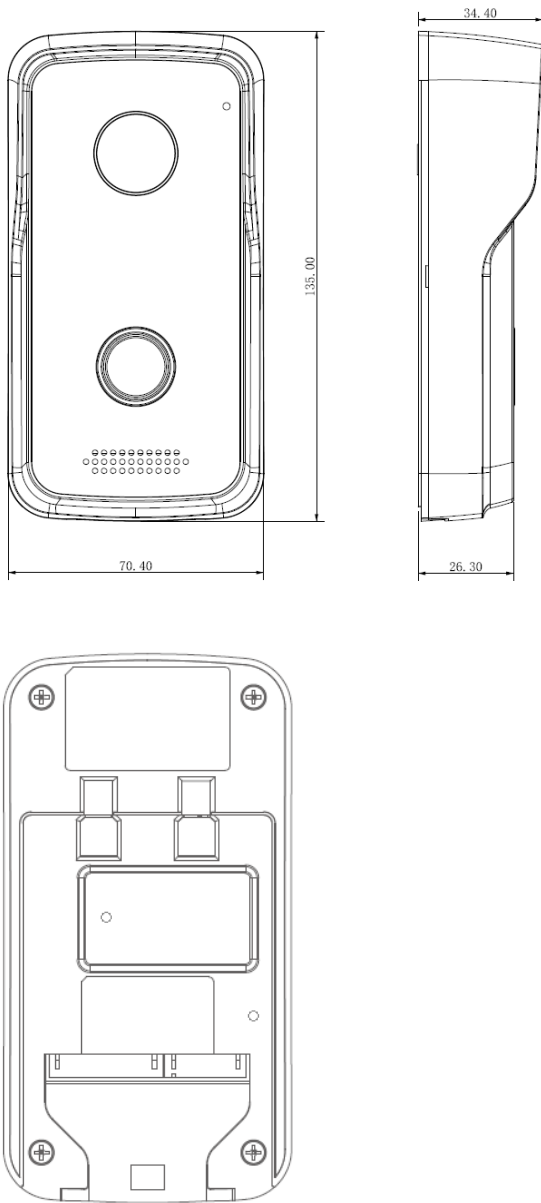

Dimensions